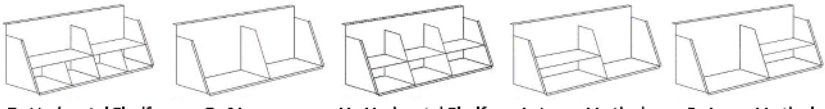

### REAR OPTIONS

Solid Half Door (Standard)    Half Door with Radius Picture    Double Full Doors    Rear Security Screen    Metal Skin Interior

Double Full Doors Long Radius Windows    Single Full Door    Single Full Door Radius Picture    Hatchback Full Door    Hatchback Door Radius Picture

### SIDE DOOR OPTIONS

Side Lift Door Drop T-Handle & BOLT Lock (Standard)    66" for 8' truck Beds (Optional)    Solid Sides (Delete Side Door)    40" Double Side Doors (Long Beds Only)

Side Lift Door with 2 Side Radius Windows    Radius Side Window    Radius Side Sliding Window    Side Door Metal Skin Interior

### TOOL BOX OPTIONS

A - Tool Box    B - Horizontal Shelf    C - Horizontal Shelf & Vertical Divider    D - Horizontal Shelf & 2 Vertical Dividers    E - Horizontal Shelf & 2 Vertical Dividers

F - Horizontal Shelf & 4 Vertical Dividers    G - 1 Large Vertical Divider    H - Horizontal Shelf & 4 Vertical Dividers    I - Large Vertical Divider & Left Shelf    J - Large Vertical Divider & Right Shelf

K - Horizontal Shelf & 3 Vertical Dividers    L - 2 Vertical Dividers    M - Large Vertical Divider & Right Shelf & Divider    N - Large Vertical Divider & Left Shelf & Divider    O - Center Divider Vertical Forward Top & Vertical Bottom