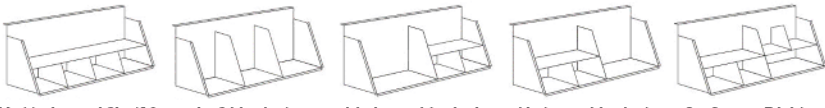

### REAR OPTIONS

Solid Half Door (Standard)    Half Door with Radius Picture    Double Full Doors    Rear Security Screen    Metal Skin Interior

Double Full Doors Long Radius Windows    Single Full Door    Single Full Door Radius Picture    Hatchback Full Door    Hatchback Door Radius Picture

### SIDE DOOR OPTIONS

Side Lift Door Drop T-Handle & BOLT Lock (Standard)    66" for 8' truck Beds (Optional)    Solid Sides (Delete Side Door)    40" Double Side Doors (Long Beds Only)

Side Lift Door with 2 Side Radius Windows    Radius Side Window    Radius Side Sliding Window    Side Door Metal Skin Interior

### TOOL BOX OPTIONS

A - Tool Box    B - Horizontal Shelf    C - Horizontal Shelf & Vertical Divider    D - Horizontal Shelf & 2 Vertical Dividers    E - Horizontal Shelf & 2 Vertical Dividers

F - Horizontal Shelf & 4 Vertical Dividers    G - 1 Large Vertical Divider    H - Horizontal Shelf & 4 Vertical Dividers    I - Large Vertical Divider & Left Shelf    J - Large Vertical Divider & Right Shelf

K - Horizontal Shelf & 3 Vertical Dividers    L - 2 Vertical Dividers    M - Large Vertical Divider & Right Shelf & Divider    N - Large Vertical Divider & Left Shelf & Divider    O - Center Divider Vertical Forward Top & Vertical Bottom