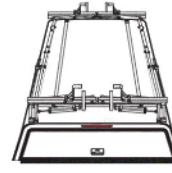

### RACK OPTIONS

ErgoRack Single Clamping Ladder Rack

ErgoRack Double Clamping Ladder Rack

ErgoRack Single Clamping / Single Rotation Ladder Rack

ErgoRack Dual Rotation Ladder Rack

AluRack Ladder Rack

CapRac Commercial Rack System by TracRac with Load Stops

Holman Master Pro III Cap Mount Rack

Thule AeroBlaze Rack with Lock Thule Tracks Only

Thule Tracker II Rack with Locks Thule Tracks Only